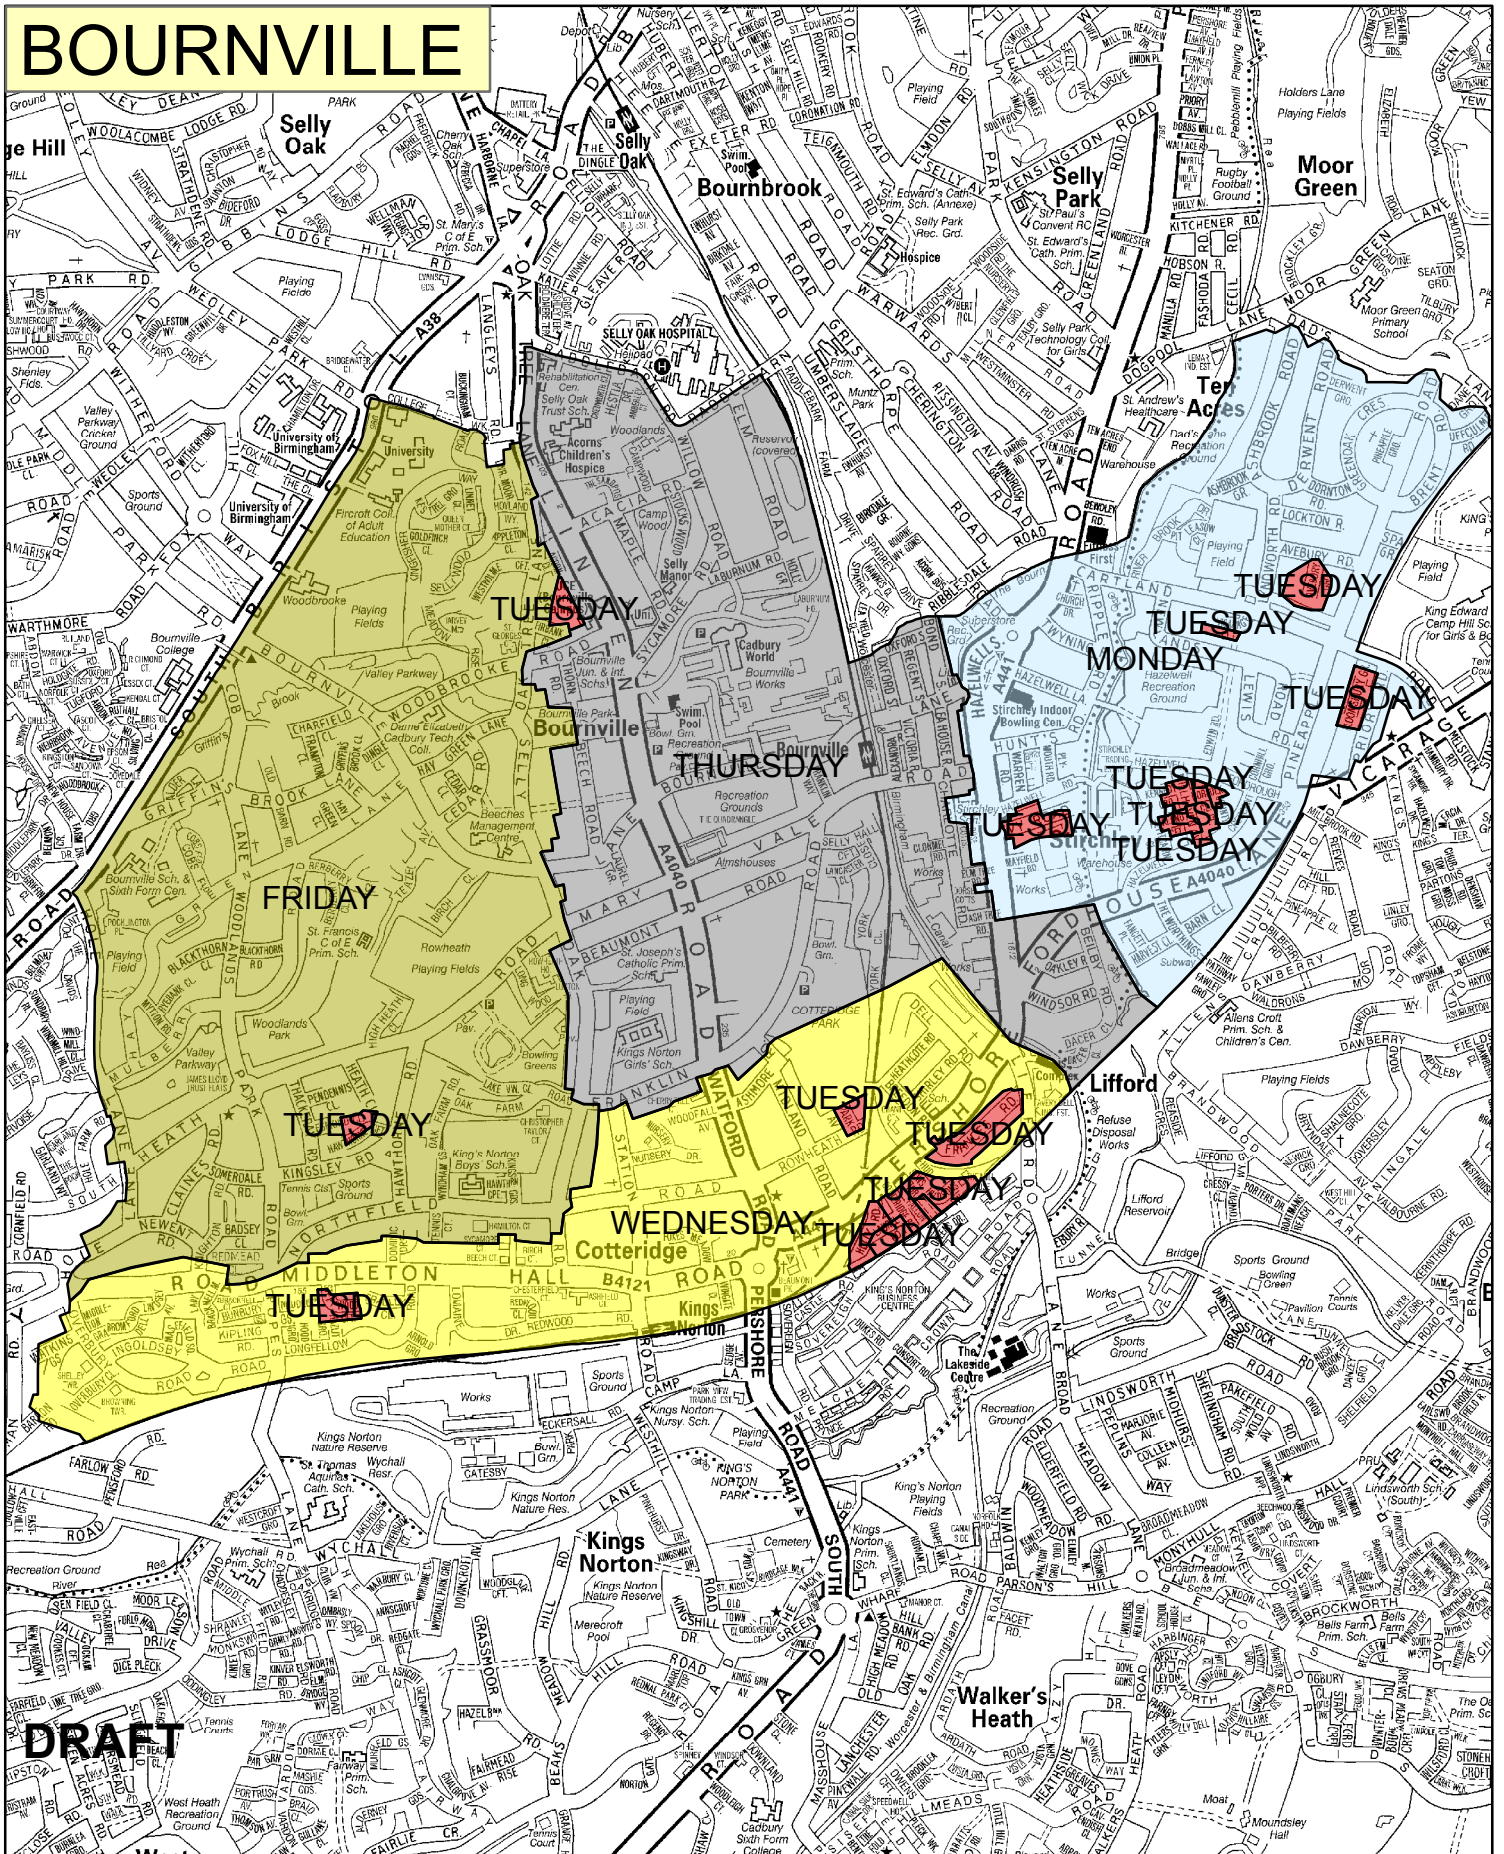

BOURNVILLE

SCALE	1:19500	DATE	24/01/2012	DRAWN	GIS Team Fleet And Waste Management 300 Broad St, Birmingham B1 1TZ, TEL. 0121 675 3376	AREA	Lifford Lane Depot
-------	---------	------	------------	-------	--	------	--------------------

Reproduced by permission of Geographers' A-Z Map Co. Ltd.
Licence No A1109; Birmingham City Council.